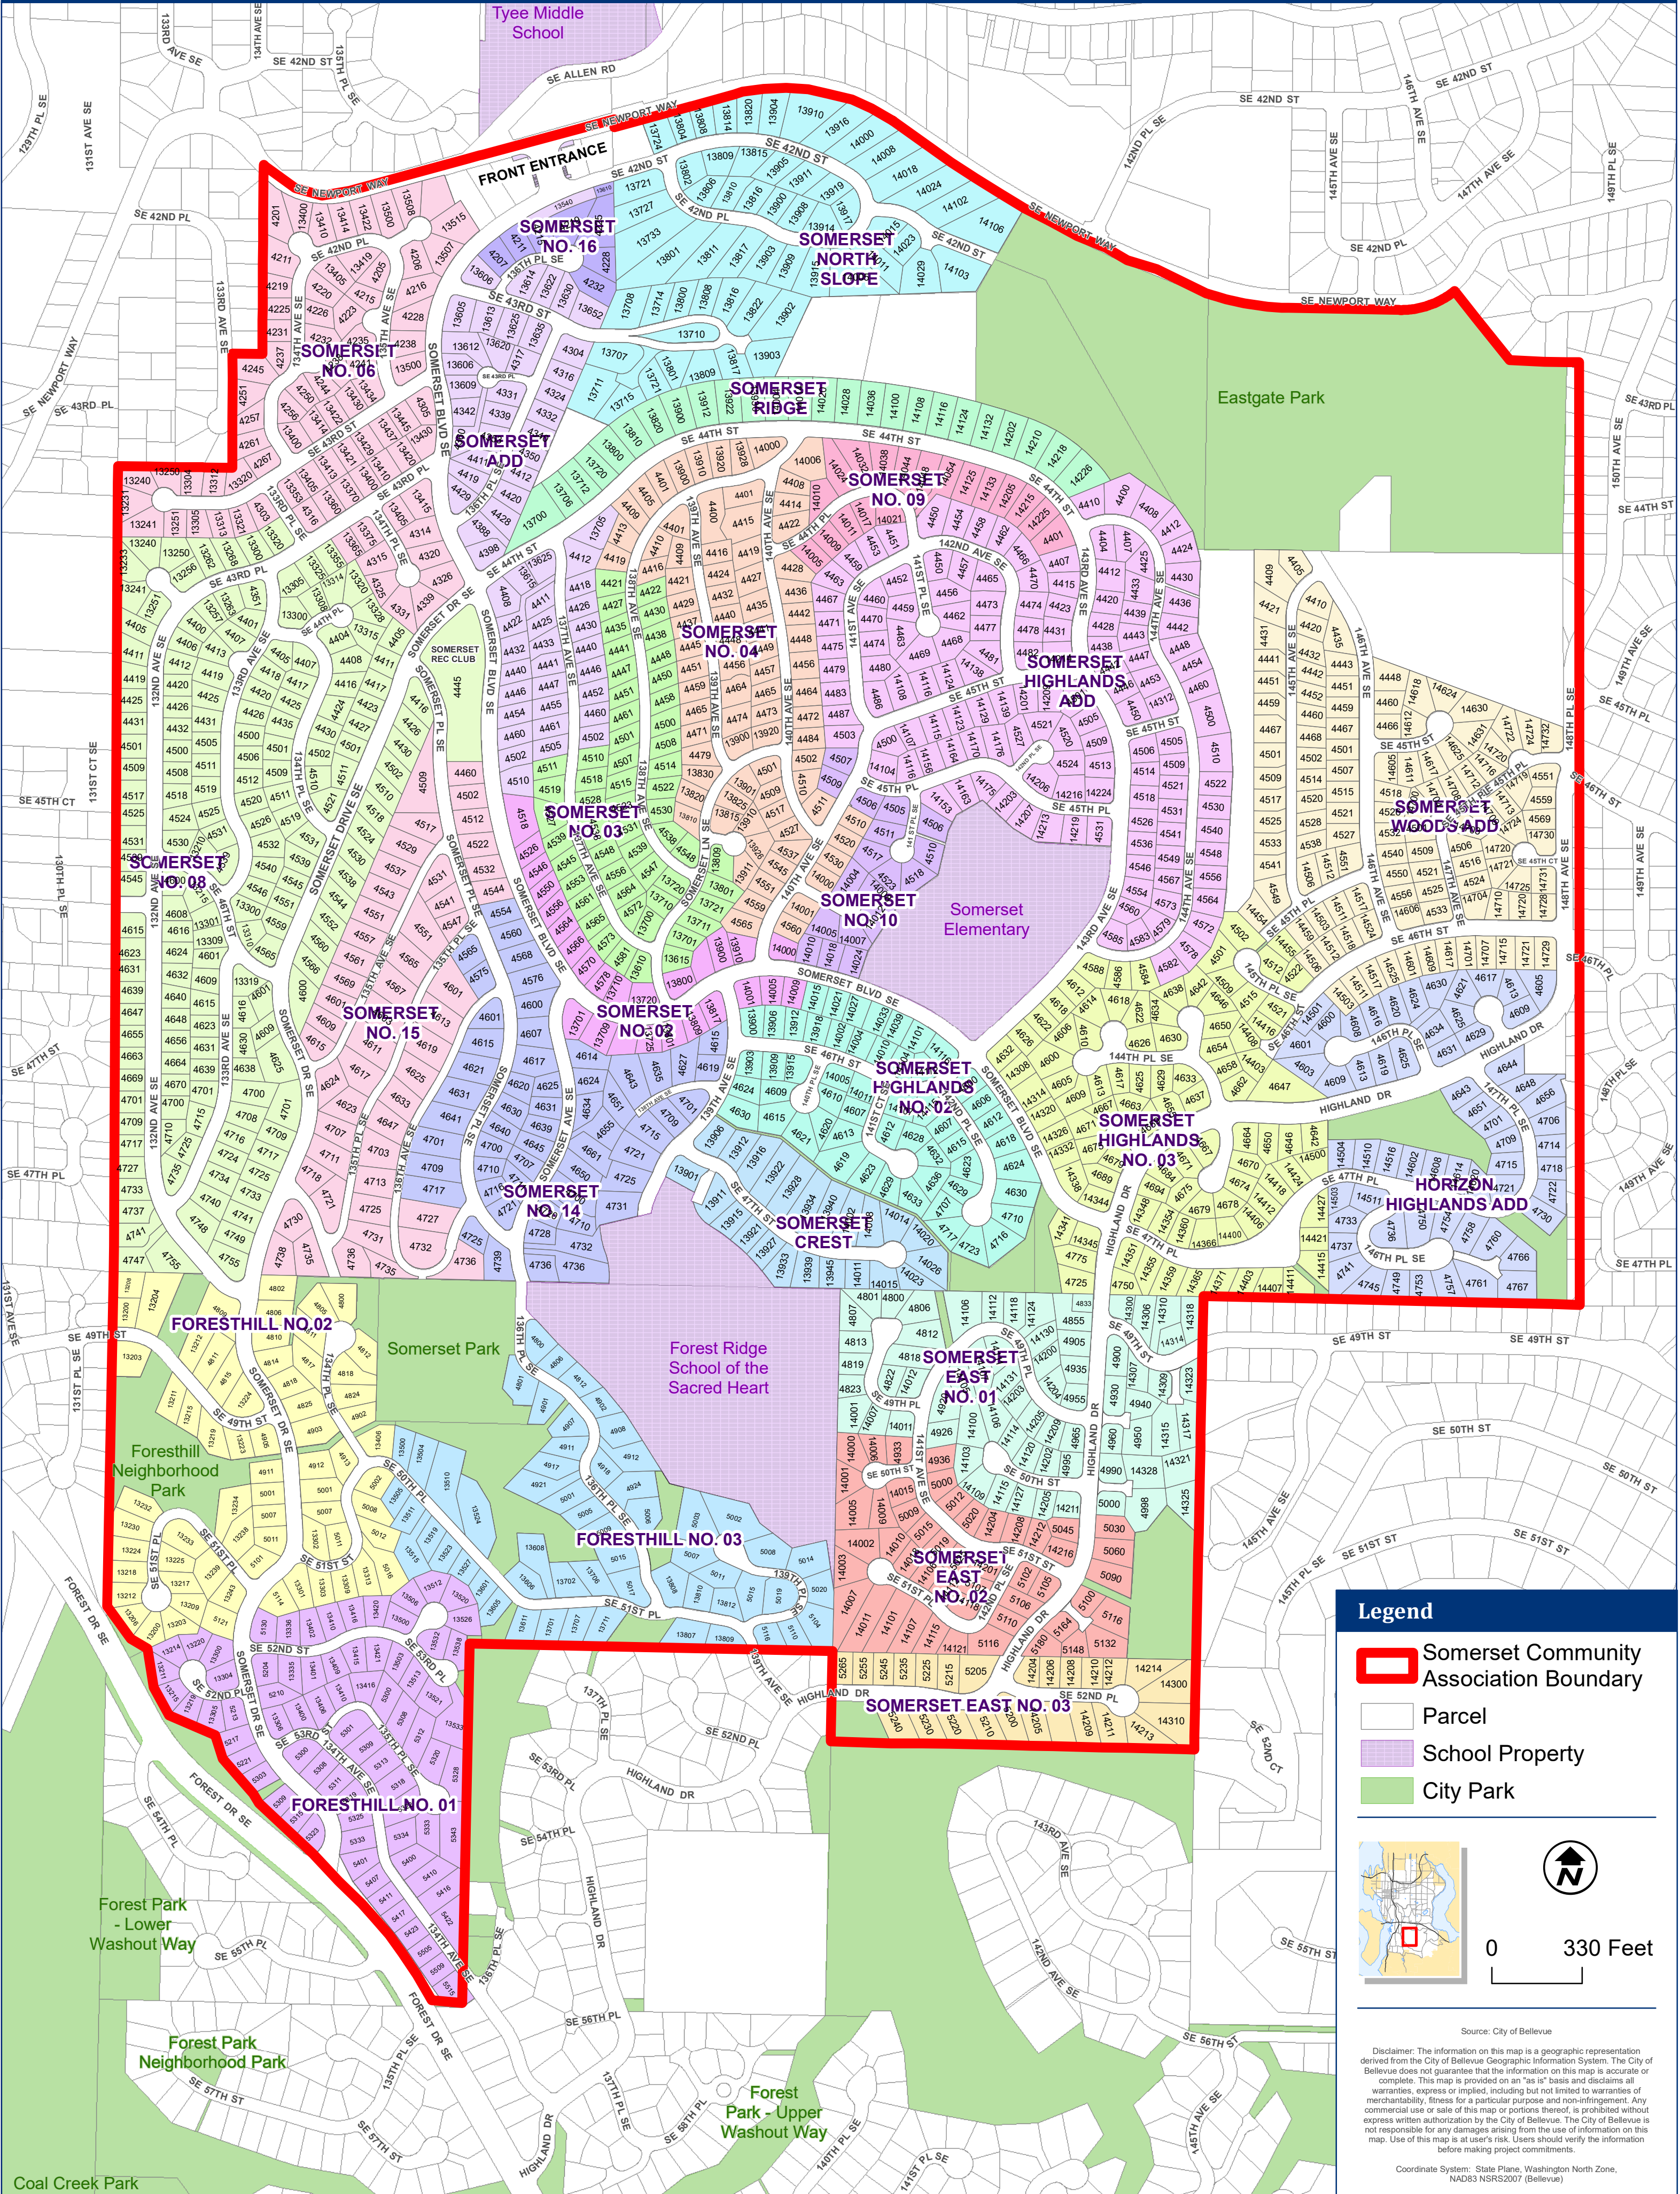

Somerset Neighborhood Map

Legend

- Somerset Community Association Boundary
- Parcel
- School Property
- City Park

0 330 Feet